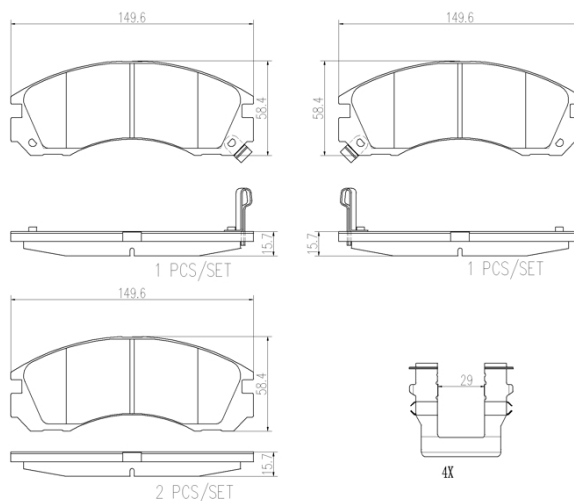

## Technical specifications

EAN code <b>8020584098639</b>	Axle <b>Front</b>	Thickness <b>16 mm</b>
Width <b>150 mm</b>	Height <b>58 mm</b>	Braking system <b>Akebono</b>
Wear indicator <b>Acoustic</b>	WVA number <b>21769,21768,21363</b>	Accessories <b>With accessories With anti-squeal shim</b>