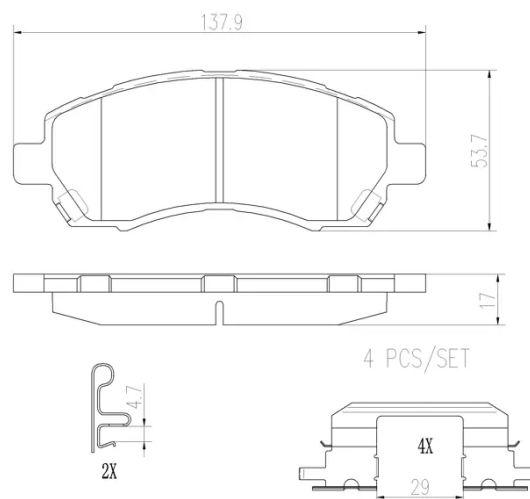

- ✓ OE-equivalent
- ✓ Brembo quality
- ✓ Safety
- ✓ Comfort
- ✓ Durability
- ✓ Dust reduction
- ✓ With accessories

Technical specifications

| | | |
|-----------------------------------|--|---|
| EAN code 8020584099391 | Axle Front | Thickness 17 mm |
| Width 138 mm | Height 54 mm | Braking system Akebono |
| Wear indicator Acoustic | WVA number 23782,23780,23781 | Accessories With anti-squeal shim |