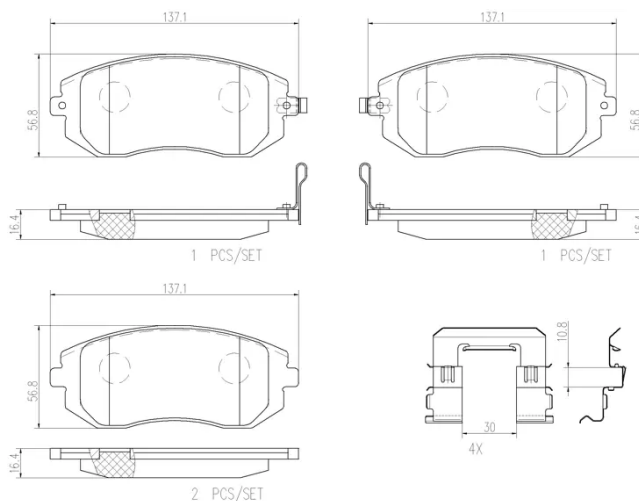

- ✓ OE-equivalent
- ✓ Brembo quality
- ✓ Safety
- ✓ Comfort
- ✓ Durability
- ✓ Dust reduction
- ✓ With accessories

Technical specifications

EAN code 8020584099421	Axle Front	Thickness 16 mm
Width 137 mm	Height 57 mm	Braking system Tokico
Wear indicator Acoustic	WVA number 23866,23867,23865	Accessories With anti-squeal shim