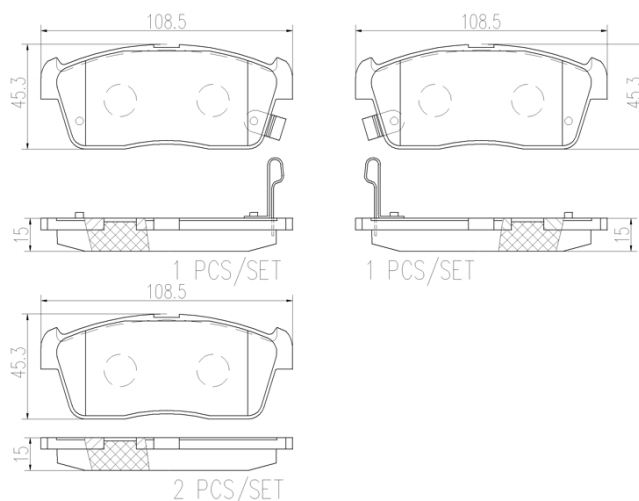

- ✓ OE-equivalent
- ✓ Brembo quality
- ✓ Safety
- ✓ Comfort
- ✓ Durability
- ✓ Dust reduction
- ✓ With accessories

Technical specifications

EAN code 8020584086308	Axle Front	Thickness 15 mm
Width 109 mm	Height 45 mm	Braking system Sumitomo
Wear indicator Acoustic	WVA number 23508,23509,23507	Accessories With anti-squeal shim