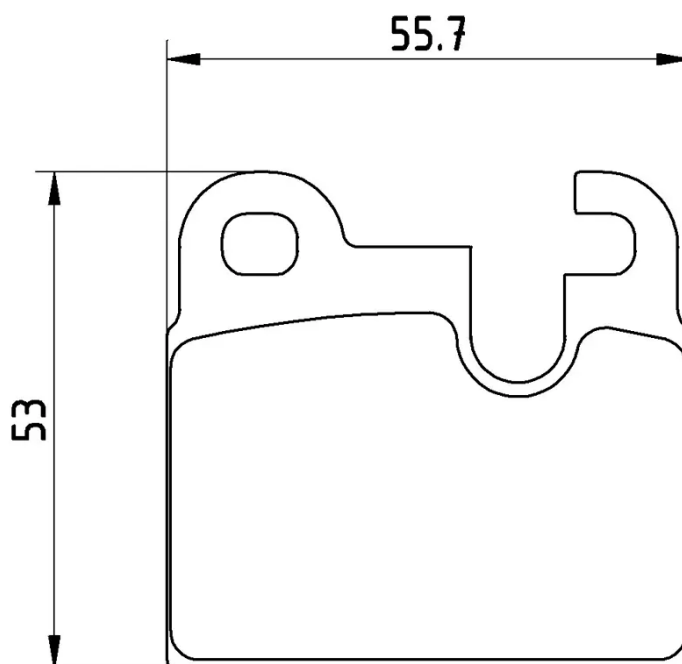

BRAKE PAD

P 06 004

The P 06 004 brake pad is synonymous with reliability

The Brembo brake pad guarantees ultimate safety when braking thanks to the use of more than 100 different compounds, designed according to the type of vehicle and use. Stopping distances reduced to a minimum, maximum driving comfort and silent operation are the most important features of Brembo materials. Brembo brake pads are supplied together with an extensive range of accessories and assembly kits for professional-standard installation.

- ✓ OE-equivalent
- ✓ Brembo quality
- ✓ ECE-R90 certificate
- ✓ Safety
- ✓ Performance
- ✓ Comfort

Technical specifications

EAN code	Axle	Thickness
8020584050040	Rear	15 mm
Width	Height	Braking system
56 mm	53 mm	Teves
Wear indicator	WVA number	Accessories
Prepared for wear indicator	20436	With anti-squeal shim