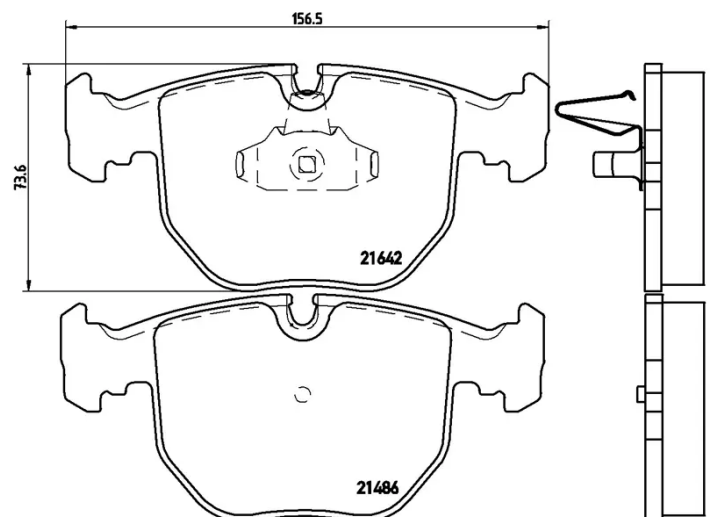

- ✓ OE-equivalent
- ✓ Brembo quality
- ✓ ECE-R90 certificate
- ✓ Safety
- ✓ Performance
- ✓ Comfort
- ✓ With accessories

Technical specifications

EAN code
8020584050217

Axle
Front

Thickness
19 mm

Width
157 mm

Height
74 mm

Braking system
Teves

Wear indicator
Prepared for wear indicator

WVA number
21642,21486

Accessories
With piston clip
With anti-squeal shim
With accessories

COMPATIBLE VEHICLES

COMPATIBLE OE PART NUMBERS