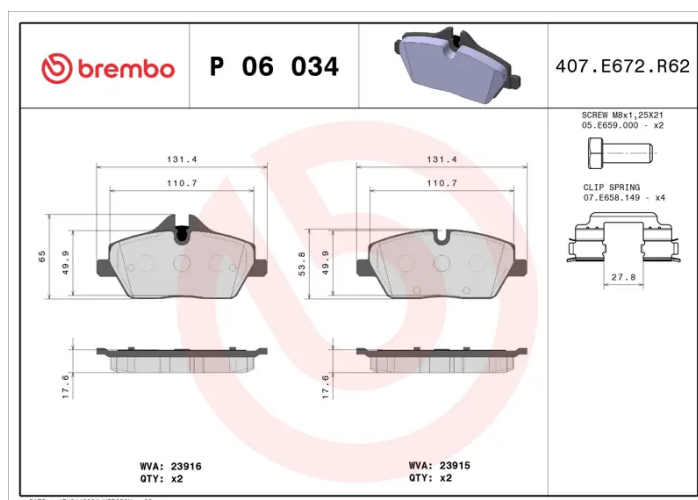

### Technical specifications

EAN code <b>8020584050347</b>	Axle <b>Front</b>	Thickness <b>18 mm</b>
Width <b>132 mm</b>	Height <b>54 mm</b>	Braking system <b>Lucas</b>
Wear indicator <b>Prepared for wear indicator</b>	WVA number <b>23915,23916</b>	Accessories <b>With brake caliper bolts</b>