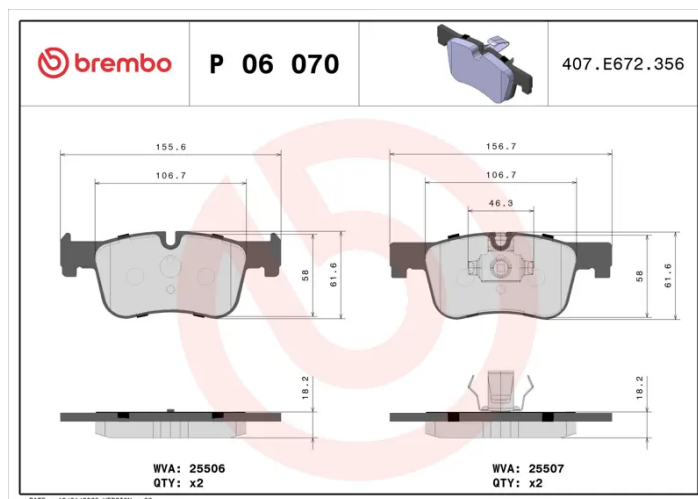

BRAKE PAD

P 06 070

The P 06 070 brake pad is synonymous with reliability

The Brembo brake pad guarantees ultimate safety when braking thanks to the use of more than 100 different compounds, designed according to the type of vehicle and use. Stopping distances reduced to a minimum, maximum driving comfort and silent operation are the most important features of Brembo materials. Brembo brake pads are supplied together with an extensive range of accessories and assembly kits for professional-standard installation.

- ✓ OE-equivalent
- ✓ Brembo quality
- ✓ ECE-R90 certificate
- ✓ Safety
- ✓ Performance
- ✓ Comfort
- ✓ With accessories

Technical specifications

EAN code 8020584102640	Axle Front	Thickness 18 mm
Width 156 mm	Height 62 mm	Braking system Teves
Wear indicator Prepared for wear indicator	WVA number 25506,25507	Accessories With anti-squeal shim With piston clip With accessories