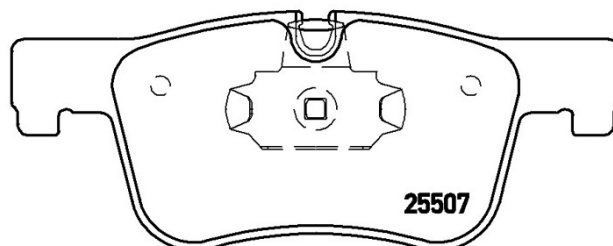

BRAKE PAD XTRA P 06 070X

The P 06 070X Xtra brake pad is synonymous with reliability

Brembo Xtra brake pads, developed to enhance the advantages of the Xtra and Max discs, are made using the special BRM X L01 compound which consists of more than 30 different components. Compared with the compound used for original-equivalent pads, the new solution assures a higher friction coefficient, which translates to more precise and stable braking, at both high and low temperatures. All this makes for greater driving comfort and improved pedal modularity, without compromising the product's mileage output.

- ✓ OE-equivalent
- ✓ Brembo quality
- ✓ ECE-R90 certificate
- ✓ Safety
- ✓ Performance
- ✓ Sports driving

Technical specifications

EAN code	Axle	Thickness
8020584068618	Front	18 mm
Width	Height	Braking system
156 mm	62 mm	Teves
Wear indicator	WVA number	
Prepared for wear indicator	25506,25507	