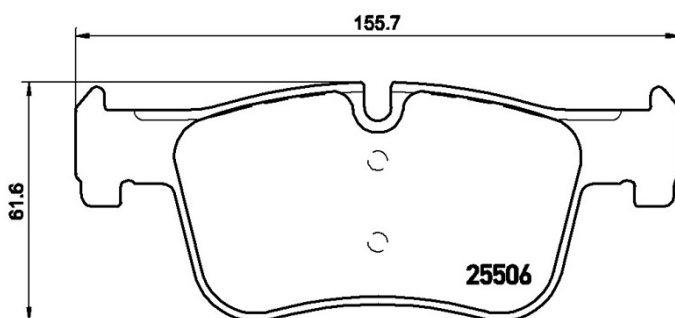

BRAKE PAD XTRA P 06 070X

The P 06 070X Xtra brake pad is synonymous with reliability

Brembo Xtra brake pads, developed to enhance the advantages of the Xtra and Max discs, are made using the special BRM X L01 compound which consists of more than 30 different components. Compared with the compound used for original-equivalent pads, the new solution assures a higher friction coefficient, which translates to more precise and stable braking, at both high and low temperatures. All this makes for greater driving comfort and improved pedal modularity, without compromising the product's mileage output.

- ✓ OE-equivalent
- ✓ Brembo quality
- ✓ ECE-R90 certificate
- ✓ Safety
- ✓ Performance
- ✓ Sports driving

Technical specifications

EAN code	Axle	Thickness
8020584068618	Front	18 mm
Width	Height	Braking system
156 mm	62 mm	Teves
Wear indicator	WVA number	
Prepared for wear indicator	25506,25507	