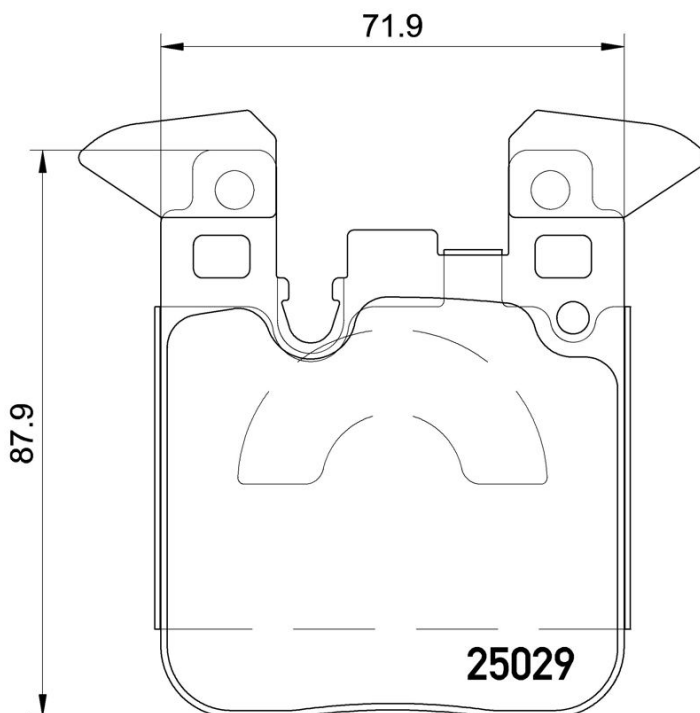

### Technical specifications

EAN code	Axle	Thickness
8020584111611	Rear	17 mm
Width	Height	Braking system
72 mm	88 mm	Brembo
Wear indicator	WVA number	Accessories
Prepared for wear indicator	25029	With counterweights With anti-squeal shim