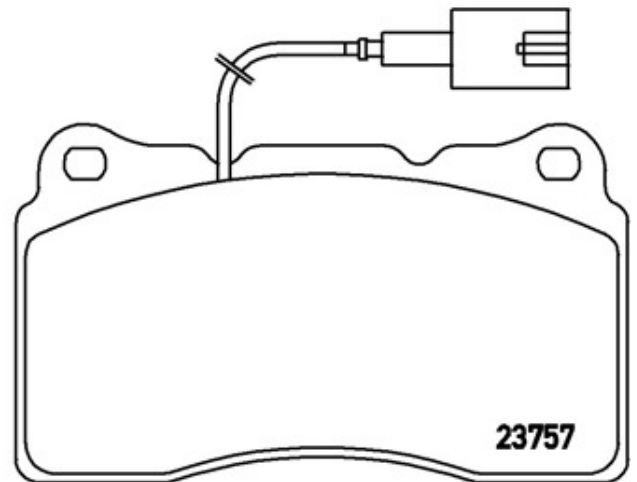

BRAKE PAD

P 23 134

The P 23 134 brake pad is synonymous with reliability

The Brembo brake pad guarantees ultimate safety when braking thanks to the use of more than 100 different compounds, designed according to the type of vehicle and use. Stopping distances reduced to a minimum, maximum driving comfort and silent operation are the most important features of Brembo materials. Brembo brake pads are supplied together with an extensive range of accessories and assembly kits for professional-standard installation.

- ✓ OE-equivalent
- ✓ Brembo quality
- ✓ ECE-R90 certificate
- ✓ Safety
- ✓ Performance
- ✓ Comfort

Technical specifications

EAN code
8020584102954

Axle
Front

Thickness
16 mm

Width
132 mm

Height
77 mm

Braking system
Brembo

Wear indicator
Electric

WVA number
23092,23756,23757

COMPATIBLE VEHICLES

COMPATIBLE OE PART NUMBERS

77365490

ALFA ROMEO