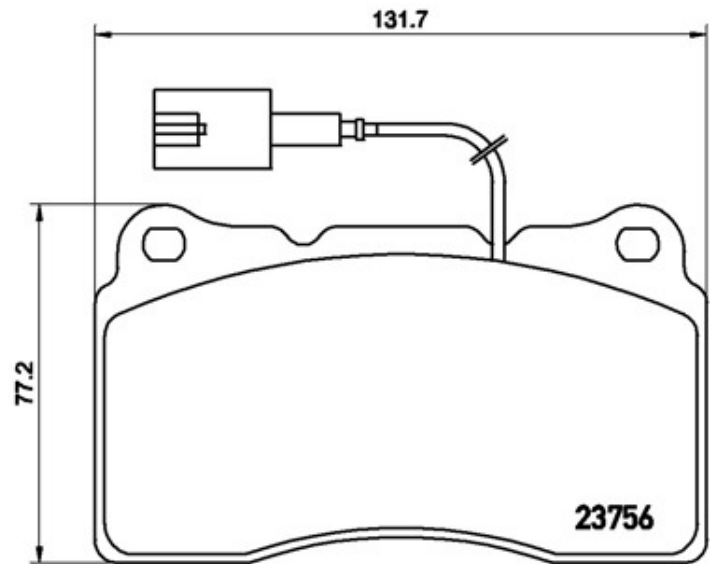

- ✓ OE-equivalent
- ✓ Brembo quality
- ✓ ECE-R90 certificate
- ✓ Safety
- ✓ Performance
- ✓ Comfort

Technical specifications

EAN code
8020584102954

Axle
Front

Thickness
16 mm

Width
132 mm

Height
77 mm

Braking system
Brembo

Wear indicator
Electric

WVA number
23092,23756,23757

COMPATIBLE VEHICLES

COMPATIBLE OE PART NUMBERS

77365490

ALFA ROMEO