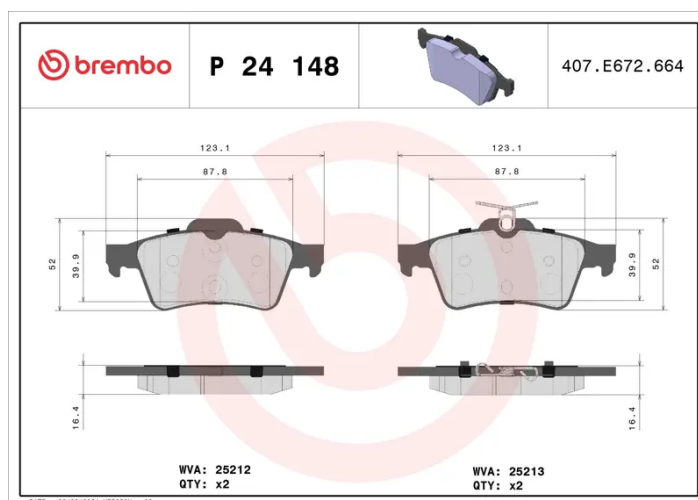

BRAKE PAD

P 24 148

The P 24 148 brake pad is synonymous with reliability

The Brembo brake pad guarantees ultimate safety when braking thanks to the use of more than 100 different compounds, designed according to the type of vehicle and use. Stopping distances reduced to a minimum, maximum driving comfort and silent operation are the most important features of Brembo materials. Brembo brake pads are supplied together with an extensive range of accessories and assembly kits for professional-standard installation.

- ✓ OE-equivalent
- ✓ Brembo quality
- ✓ ECE-R90 certificate
- ✓ Safety
- ✓ Performance
- ✓ Comfort

Technical specifications

EAN code 8020584103005	Axle Rear	Thickness 16 mm
Width 123 mm	Height 52 mm	Braking system Teves
Wear indicator Without	WVA number 25212,25213	Accessories With anti-squeal shim