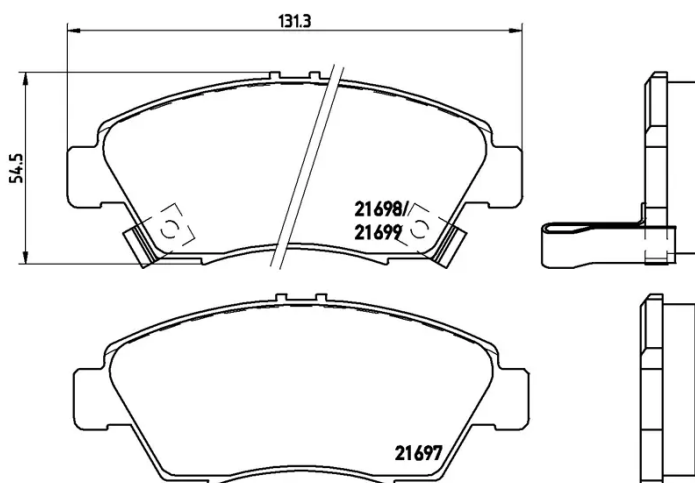

- ✓ OE-equivalent
- ✓ Brembo quality
- ✓ ECE-R90 certificate
- ✓ Safety
- ✓ Performance
- ✓ Comfort

Technical specifications

EAN code 8020584052587	Axle Front	Thickness 16 mm
Width 131 mm	Height 55 mm	Braking system Akebono
Wear indicator Acoustic	WVA number 21698,21699,21697	Accessories With anti-squeal shim