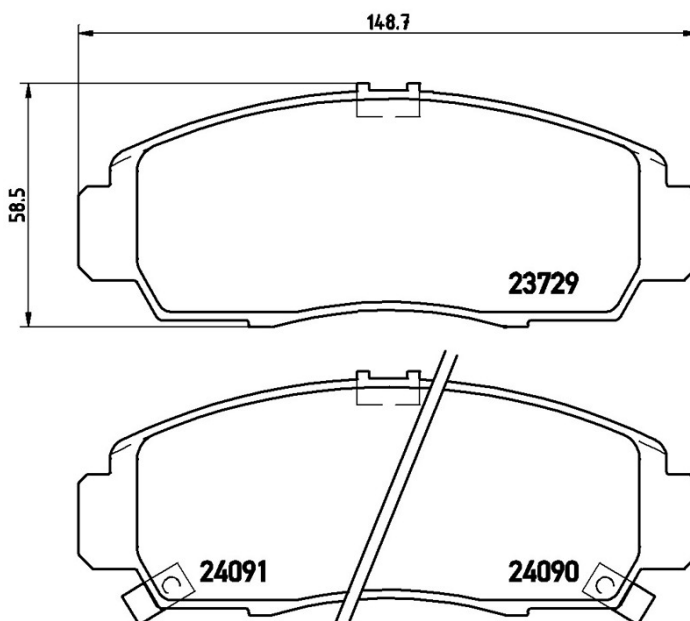

BRAKE PAD XTRA

P 28 034X

The P 28 034X Xtra brake pad is synonymous with reliability

Brembo Xtra brake pads, developed to enhance the advantages of the Xtra and Max discs, are made using the special BRM X L01 compound which consists of more than 30 different components. Compared with the compound used for original-equivalent pads, the new solution assures a higher friction coefficient, which translates to more precise and stable braking, at both high and low temperatures. All this makes for greater driving comfort and improved pedal modularity, without compromising the product's mileage output.

- ✓ OE-equivalent
- ✓ Brembo quality
- ✓ ECE-R90 certificate
- ✓ Safety
- ✓ Performance
- ✓ Sports driving

Technical specifications

EAN code	Axle	Thickness
8020584068816	Front	17 mm
Width	Height	Braking system
149 mm	59 mm	Nissin
Wear indicator	WVA number	
Acoustic	24090,24091,23729	