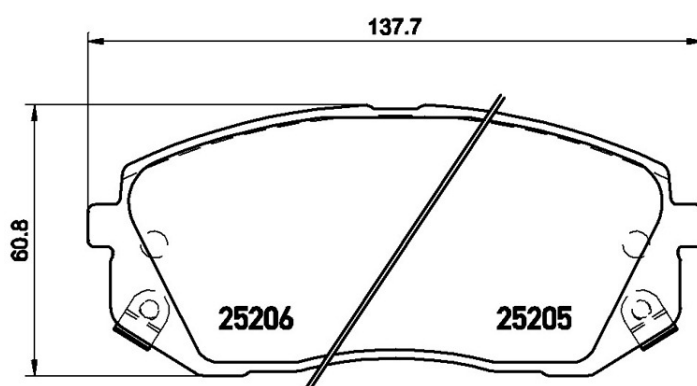

BRAKE PAD XTRA

P 30 056X

The P 30 056X Xtra brake pad is synonymous with reliability

Brembo Xtra brake pads, developed to enhance the advantages of the Xtra and Max discs, are made using the special BRM X L01 compound which consists of more than 30 different components. Compared with the compound used for original-equivalent pads, the new solution assures a higher friction coefficient, which translates to more precise and stable braking, at both high and low temperatures. All this makes for greater driving comfort and improved pedal modularity, without compromising the product's mileage output.

- ✓ OE-equivalent
- ✓ Brembo quality
- ✓ ECE-R90 certificate
- ✓ Safety
- ✓ Performance
- ✓ Sports driving
- ✓ With accessories

Technical specifications

EAN code	Axle	Thickness
8020584068861	Front	18 mm
Width	Height	Braking system
138 mm	61 mm	Mando
Wear indicator	WVA number	Accessories
Acoustic	24501,25205,25206	With accessories With anti-squeal shim