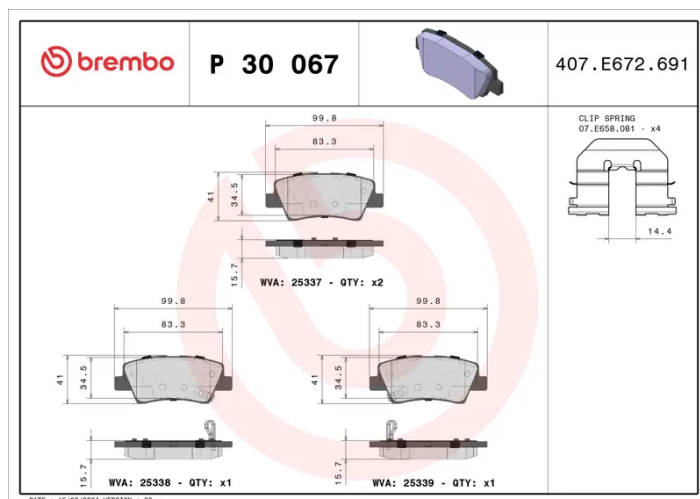

BRAKE PAD

P 30 067

The P 30 067 brake pad is synonymous with reliability

The Brembo brake pad guarantees ultimate safety when braking thanks to the use of more than 100 different compounds, designed according to the type of vehicle and use. Stopping distances reduced to a minimum, maximum driving comfort and silent operation are the most important features of Brembo materials. Brembo brake pads are supplied together with an extensive range of accessories and assembly kits for professional-standard installation.

- ✓ OE-equivalent
- ✓ Brembo quality
- ✓ ECE-R90 certificate
- ✓ Safety
- ✓ Performance
- ✓ Comfort
- ✓ With accessories

Technical specifications

EAN code 8020584109854	Axle Rear	Thickness 16 mm
Width 100 mm	Height 41 mm	Braking system Akebono
Wear indicator Acoustic	WVA number 25337,25338,25339	Accessories With accessories With anti-squeal shim With piston clip