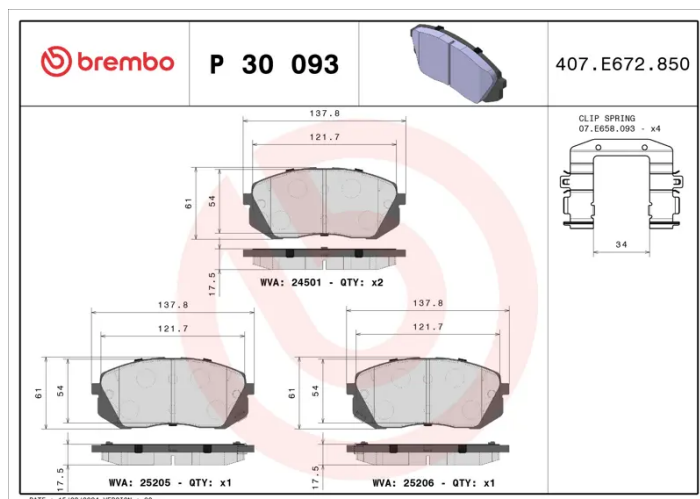

### Technical specifications

EAN code <b>8020584087138</b>	Axle <b>Front</b>	Thickness <b>18 mm</b>
Width <b>138 mm</b>	Height <b>61 mm</b>	Braking system <b>Sumitomo</b>
Wear indicator <b>Acoustic</b>	WVA number <b>24501,25205,25206</b>	Accessories <b>With accessories With anti-squeal shim</b>