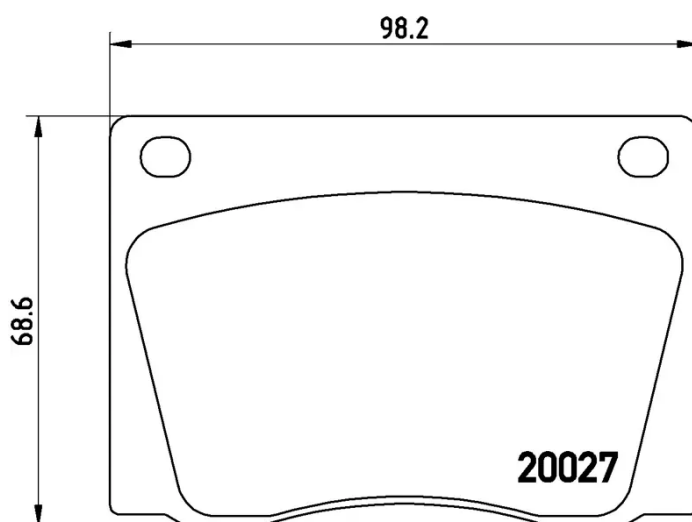

BRAKE PAD

P 36 001

The P 36 001 brake pad is synonymous with reliability

The Brembo brake pad guarantees ultimate safety when braking thanks to the use of more than 100 different compounds, designed according to the type of vehicle and use. Stopping distances reduced to a minimum, maximum driving comfort and silent operation are the most important features of Brembo materials. Brembo brake pads are supplied together with an extensive range of accessories and assembly kits for professional-standard installation.

- ✓ OE-equivalent
- ✓ Brembo quality
- ✓ ECE-R90 certificate
- ✓ Safety
- ✓ Performance
- ✓ Comfort

Technical specifications

EAN code	Axle	Thickness
8020584052945	Front	16 mm
Width	Height	Braking system
98 mm	69 mm	TRW-Lucas
Wear indicator	WVA number	Accessories
Without	20027	With anti-squeal shim