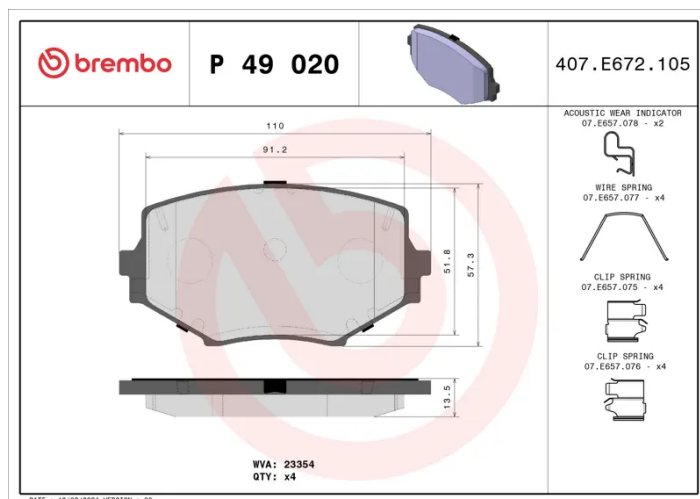

BRAKE PAD

P 49 020

The P 49 020 brake pad is synonymous with reliability

The Brembo brake pad guarantees ultimate safety when braking thanks to the use of more than 100 different compounds, designed according to the type of vehicle and use. Stopping distances reduced to a minimum, maximum driving comfort and silent operation are the most important features of Brembo materials. Brembo brake pads are supplied together with an extensive range of accessories and assembly kits for professional-standard installation.

- ✓ OE-equivalent
- ✓ Brembo quality
- ✓ ECE-R90 certificate
- ✓ Safety
- ✓ Performance
- ✓ Comfort
- ✓ With accessories

Technical specifications

EAN code 8020584053577	Axle Front	Thickness 14 mm
Width 110 mm	Height 57 mm	Braking system Sumitomo
Wear indicator Acoustic	WVA number 23354	Accessories With accessories With anti-squeal shim With piston clip