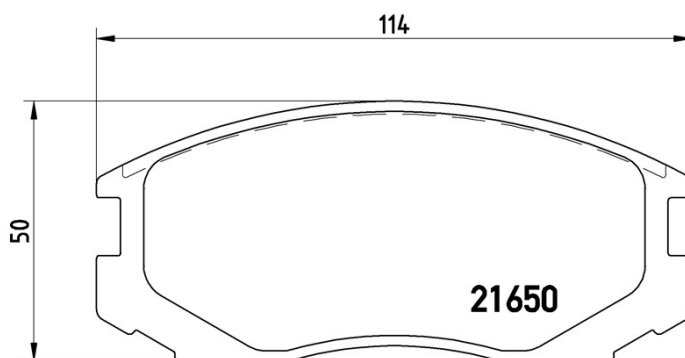

BRAKE PAD

P 54 015

The P 54 015 brake pad is synonymous with reliability

The Brembo brake pad guarantees ultimate safety when braking thanks to the use of more than 100 different compounds, designed according to the type of vehicle and use. Stopping distances reduced to a minimum, maximum driving comfort and silent operation are the most important features of Brembo materials. Brembo brake pads are supplied together with an extensive range of accessories and assembly kits for professional-standard installation.

- ✓ OE-equivalent
- ✓ Brembo quality
- ✓ ECE-R90 certificate
- ✓ Safety
- ✓ Performance
- ✓ Comfort

Technical specifications

| | | |
|----------------------|--------------|-----------------|
| EAN code | Axle | Thickness |
| 8020584054628 | Front | 15 mm |
| Width | Height | Braking system |
| 114 mm | 50 mm | Sumitomo |
| Wear indicator | WVA number | |
| Acoustic | 21650 | |