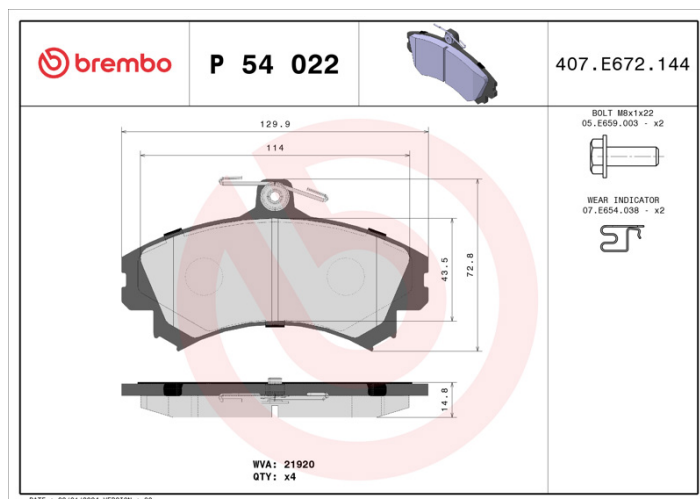

BRAKE PAD

P 54 022

The P 54 022 brake pad is synonymous with reliability

The Brembo brake pad guarantees ultimate safety when braking thanks to the use of more than 100 different compounds, designed according to the type of vehicle and use. Stopping distances reduced to a minimum, maximum driving comfort and silent operation are the most important features of Brembo materials. Brembo brake pads are supplied together with an extensive range of accessories and assembly kits for professional-standard installation.

- ✓ OE-equivalent
- ✓ Brembo quality
- ✓ ECE-R90 certificate
- ✓ Safety
- ✓ Performance
- ✓ Comfort
- ✓ With accessories

Technical specifications

EAN code 8020584054697	Axle Front	Thickness 15 mm
Width 130 mm	Height 73 mm	Braking system Lucas
Wear indicator Acoustic	WVA number 21920	Accessories With brake caliper bolts With accessories