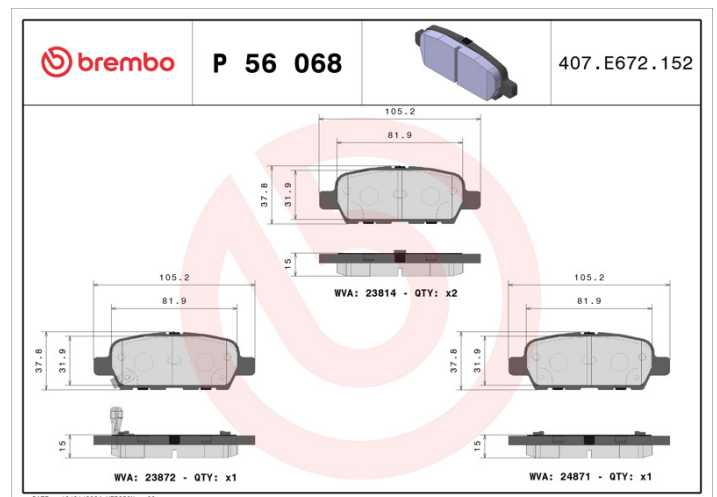

BRAKE PAD

P 56 068

The P 56 068 brake pad is synonymous with reliability

The Brembo brake pad guarantees ultimate safety when braking thanks to the use of more than 100 different compounds, designed according to the type of vehicle and use. Stopping distances reduced to a minimum, maximum driving comfort and silent operation are the most important features of Brembo materials. Brembo brake pads are supplied together with an extensive range of accessories and assembly kits for professional-standard installation.

- ✓ OE-equivalent
- ✓ Brembo quality
- ✓ ECE-R90 certificate
- ✓ Safety
- ✓ Performance
- ✓ Comfort

Technical specifications

EAN code	Axle	Thickness
8020584090695	Rear	14 mm
Width	Height	Braking system
105 mm	39 mm	Akebono
Wear indicator	WVA number	
Acoustic	24871,24872	