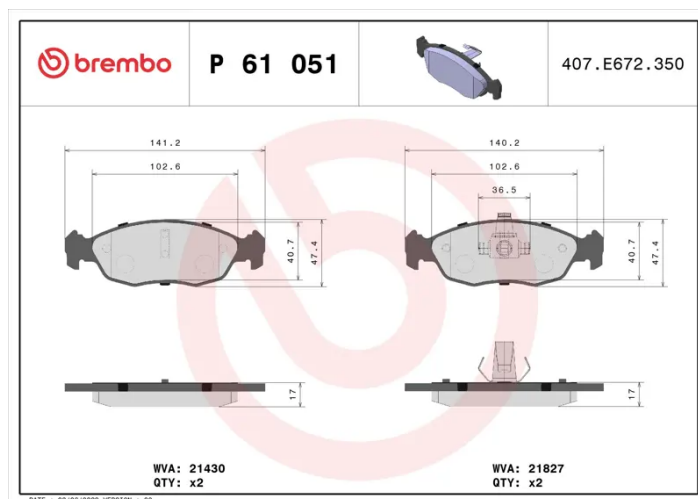

- ✓ OE-equivalent
- ✓ Brembo quality
- ✓ ECE-R90 certificate
- ✓ Safety
- ✓ Performance
- ✓ Comfort
- ✓ With accessories

Technical specifications

EAN code
8020584056271

Axle
Front

Thickness
17 mm

Width
140 mm

Height
47 mm

Braking system
Teves

Wear indicator
Without

WVA number
21430,21827

Accessories
**With accessories
With anti-squeal shim
With piston clip**

COMPATIBLE VEHICLES

COMPATIBLE OE PART NUMBERS

1611458480 CITROËN