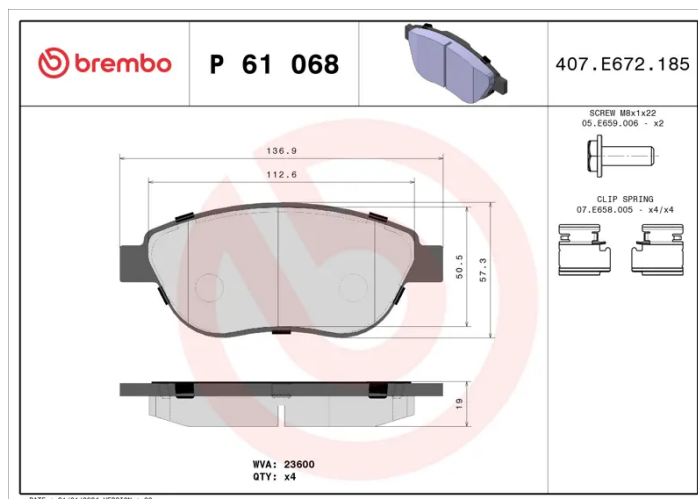

BRAKE PAD

P 61 068

The P 61 068 brake pad is synonymous with reliability

The Brembo brake pad guarantees ultimate safety when braking thanks to the use of more than 100 different compounds, designed according to the type of vehicle and use. Stopping distances reduced to a minimum, maximum driving comfort and silent operation are the most important features of Brembo materials. Brembo brake pads are supplied together with an extensive range of accessories and assembly kits for professional-standard installation.

- ✓ OE-equivalent
- ✓ Brembo quality
- ✓ ECE-R90 certificate
- ✓ Safety
- ✓ Performance
- ✓ Comfort
- ✓ With accessories

Technical specifications

EAN code 8020584056448	Axle Front	Thickness 19 mm
Width 137 mm	Height 57 mm	Braking system Bosch
Wear indicator Without	WVA number 23600	Accessories With accessories With brake caliper bolts With anti-squeal shim