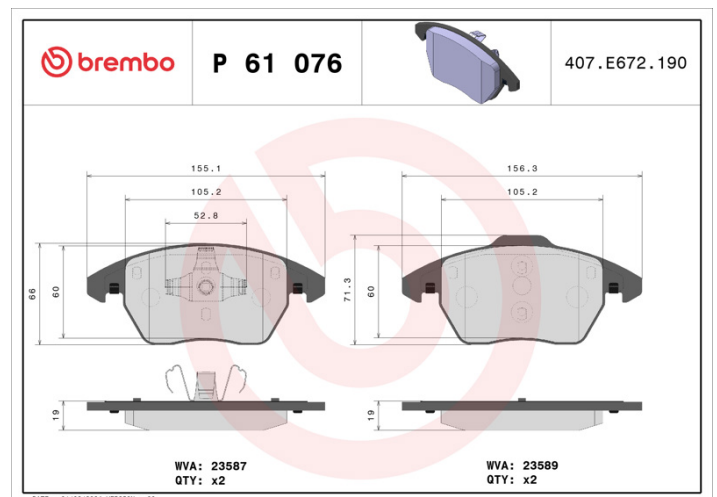

BRAKE PAD

P 61 076

The P 61 076 brake pad is synonymous with reliability

The Brembo brake pad guarantees ultimate safety when braking thanks to the use of more than 100 different compounds, designed according to the type of vehicle and use. Stopping distances reduced to a minimum, maximum driving comfort and silent operation are the most important features of Brembo materials. Brembo brake pads are supplied together with an extensive range of accessories and assembly kits for professional-standard installation.

- ✓ OE-equivalent
- ✓ Brembo quality
- ✓ ECE-R90 certificate
- ✓ Safety
- ✓ Performance
- ✓ Comfort

Technical specifications

EAN code 8020584056523	Axle Front	Thickness 19 mm
Width 155 mm	Height 66 mm	Braking system Teves
Wear indicator Without	WVA number 23589,24153	Accessories With piston clip