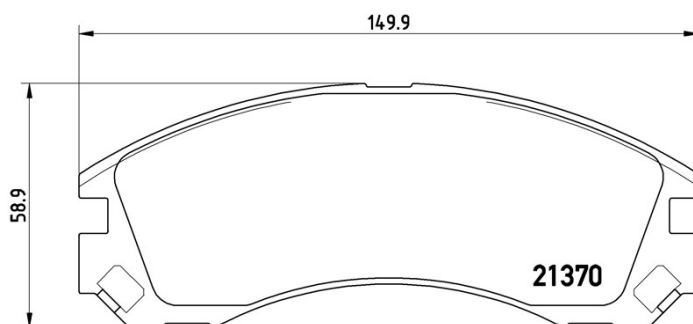

BRAKE PAD

P 61 089

The P 61 089 brake pad is synonymous with reliability

The Brembo brake pad guarantees ultimate safety when braking thanks to the use of more than 100 different compounds, designed according to the type of vehicle and use. Stopping distances reduced to a minimum, maximum driving comfort and silent operation are the most important features of Brembo materials. Brembo brake pads are supplied together with an extensive range of accessories and assembly kits for professional-standard installation.

- ✓ OE-equivalent
- ✓ Brembo quality
- ✓ ECE-R90 certificate
- ✓ Safety
- ✓ Performance
- ✓ Comfort

Technical specifications

EAN code	Axle	Thickness
8020584061671	Front	16 mm
Width	Height	Braking system
150 mm	59 mm	Akebono
Wear indicator	WVA number	
Acoustic	21370	