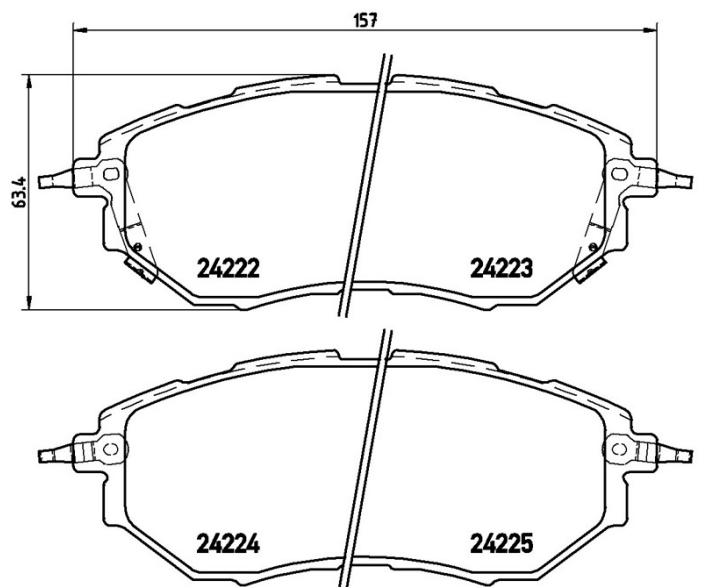

BRAKE PAD

P 78 017

The P 78 017 brake pad is synonymous with reliability

The Brembo brake pad guarantees ultimate safety when braking thanks to the use of more than 100 different compounds, designed according to the type of vehicle and use. Stopping distances reduced to a minimum, maximum driving comfort and silent operation are the most important features of Brembo materials. Brembo brake pads are supplied together with an extensive range of accessories and assembly kits for professional-standard installation.

- ✓ OE-equivalent
- ✓ Brembo quality
- ✓ ECE-R90 certificate
- ✓ Safety
- ✓ Performance
- ✓ Comfort

Technical specifications

EAN code	Axle	Thickness
8020584062067	Front	18 mm
Width	Height	Braking system
157 mm	63 mm	Akebono
Wear indicator	WVA number	
Acoustic	24222,24223,24224,24225	