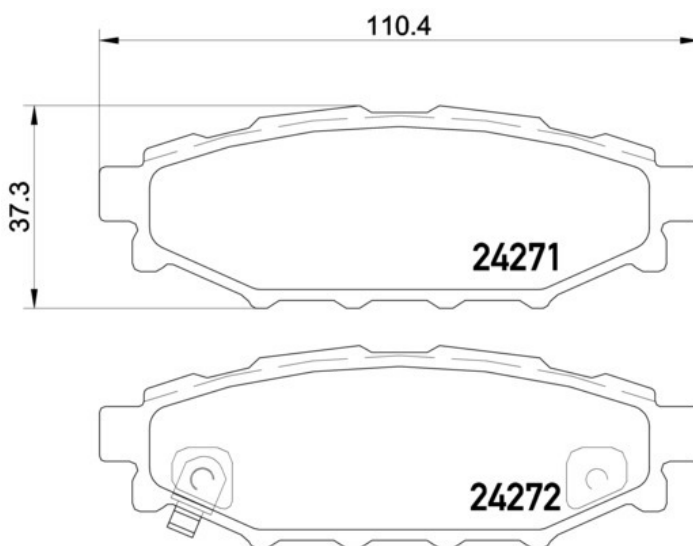

## P 78 020

The P 78 020 brake pad is synonymous with reliability

The Brembo brake pad guarantees ultimate safety when braking thanks to the use of more than 100 different compounds, designed according to the type of vehicle and use. Stopping distances reduced to a minimum, maximum driving comfort and silent operation are the most important features of Brembo materials. Brembo brake pads are supplied together with an extensive range of accessories and assembly kits for professional-standard installation.

### Technical specifications

|                      |                    |                |
|----------------------|--------------------|----------------|
| EAN code             | Axle               | Thickness      |
| <b>8020584103746</b> | <b>Rear</b>        | <b>15 mm</b>   |
| Width                | Height             | Braking system |
| <b>110 mm</b>        | <b>37 mm</b>       | <b>Akebono</b> |
| Wear indicator       | WVA number         |                |
| <b>Acoustic</b>      | <b>24272,24271</b> |                |