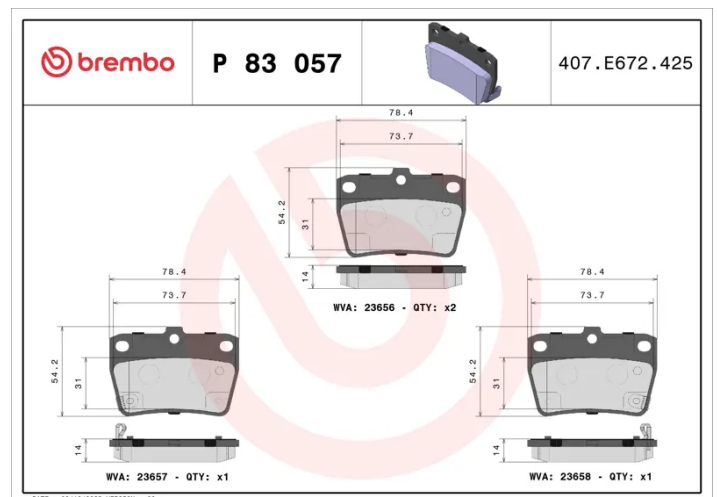

BRAKE PAD

P 83 057

The P 83 057 brake pad is synonymous with reliability

The Brembo brake pad guarantees ultimate safety when braking thanks to the use of more than 100 different compounds, designed according to the type of vehicle and use. Stopping distances reduced to a minimum, maximum driving comfort and silent operation are the most important features of Brembo materials. Brembo brake pads are supplied together with an extensive range of accessories and assembly kits for professional-standard installation.

- ✓ OE-equivalent
- ✓ Brembo quality
- ✓ ECE-R90 certificate
- ✓ Safety
- ✓ Performance
- ✓ Comfort

Technical specifications

EAN code 8020584057926	Axle Rear	Thickness 14 mm
Width 78 mm	Height 54 mm	Braking system Akebono
Wear indicator Acoustic	WVA number 23656,23657,23658	Accessories With anti-squeal shim