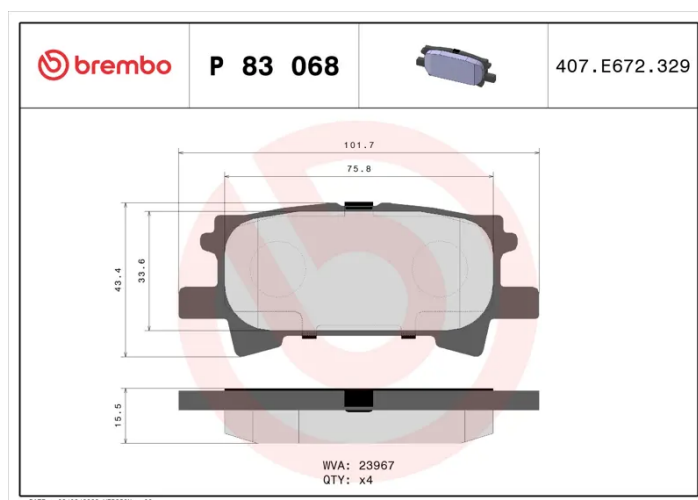

BRAKE PAD

P 83 068

The P 83 068 brake pad is synonymous with reliability

The Brembo brake pad guarantees ultimate safety when braking thanks to the use of more than 100 different compounds, designed according to the type of vehicle and use. Stopping distances reduced to a minimum, maximum driving comfort and silent operation are the most important features of Brembo materials. Brembo brake pads are supplied together with an extensive range of accessories and assembly kits for professional-standard installation.

- ✓ OE-equivalent
- ✓ Brembo quality
- ✓ ECE-R90 certificate
- ✓ Safety
- ✓ Performance
- ✓ Comfort

Technical specifications

EAN code 8020584058039	Axle Rear	Thickness 15 mm
Width 102 mm	Height 44 mm	Braking system Sumitomo
Wear indicator Without	WVA number 23967	Accessories With anti-squeal shim