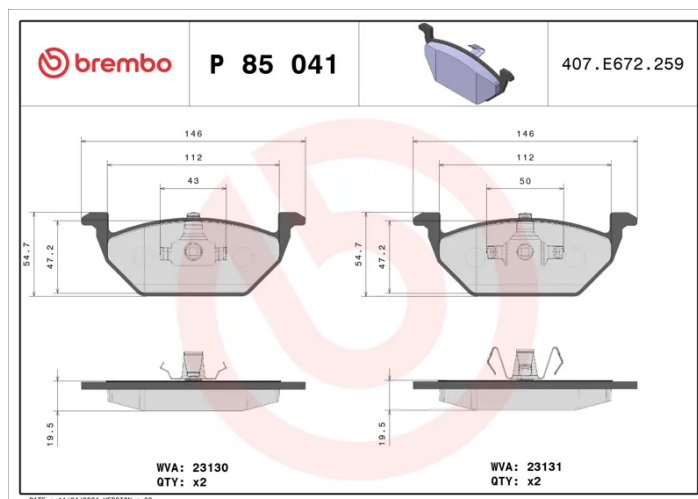

BRAKE PAD

P 85 041

The P 85 041 brake pad is synonymous with reliability

The Brembo brake pad guarantees ultimate safety when braking thanks to the use of more than 100 different compounds, designed according to the type of vehicle and use. Stopping distances reduced to a minimum, maximum driving comfort and silent operation are the most important features of Brembo materials. Brembo brake pads are supplied together with an extensive range of accessories and assembly kits for professional-standard installation.

- ✓ OE-equivalent
- ✓ Brembo quality
- ✓ ECE-R90 certificate
- ✓ Safety
- ✓ Performance
- ✓ Comfort
- ✓ With accessories

Technical specifications

EAN code 8020584058442	Axle Front	Thickness 20 mm
Width 146 mm	Height 55 mm	Braking system Teves
Wear indicator Without	WVA number 23131,23130	Accessories With anti-squeal shim With piston clip With accessories