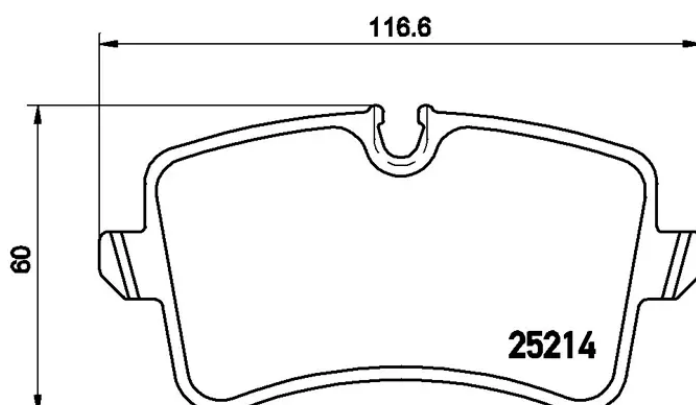

BRAKE PAD

P 85 119

The P 85 119 brake pad is synonymous with reliability

The Brembo brake pad guarantees ultimate safety when braking thanks to the use of more than 100 different compounds, designed according to the type of vehicle and use. Stopping distances reduced to a minimum, maximum driving comfort and silent operation are the most important features of Brembo materials. Brembo brake pads are supplied together with an extensive range of accessories and assembly kits for professional-standard installation.

- ✓ OE-equivalent
- ✓ Brembo quality
- ✓ ECE-R90 certificate
- ✓ Safety
- ✓ Performance
- ✓ Comfort
- ✓ With accessories

Technical specifications

EAN code 8020584103920	Axle Rear	Thickness 18 mm
Width 117 mm	Height 59 mm	Braking system Lucas
Wear indicator Electric	WVA number 24606,25214	Accessories With accessories With anti-squeal shim With brake caliper bolts