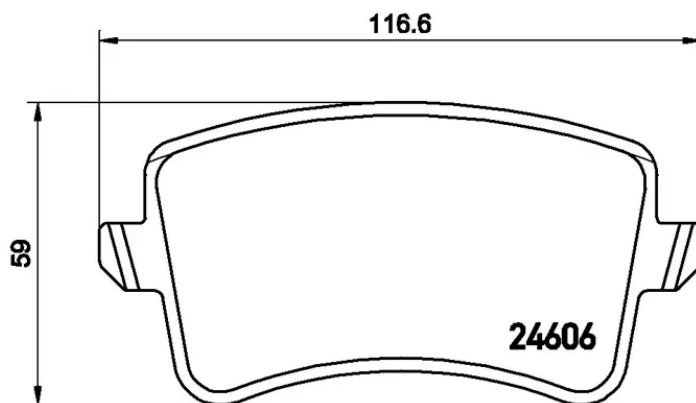

BRAKE PAD

P 85 119

The P 85 119 brake pad is synonymous with reliability

The Brembo brake pad guarantees ultimate safety when braking thanks to the use of more than 100 different compounds, designed according to the type of vehicle and use. Stopping distances reduced to a minimum, maximum driving comfort and silent operation are the most important features of Brembo materials. Brembo brake pads are supplied together with an extensive range of accessories and assembly kits for professional-standard installation.

- ✓ OE-equivalent
- ✓ Brembo quality
- ✓ ECE-R90 certificate
- ✓ Safety
- ✓ Performance
- ✓ Comfort
- ✓ With accessories

Technical specifications

EAN code 8020584103920	Axle Rear	Thickness 18 mm
Width 117 mm	Height 59 mm	Braking system Lucas
Wear indicator Electric	WVA number 24606,25214	Accessories With accessories With anti-squeal shim With brake caliper bolts