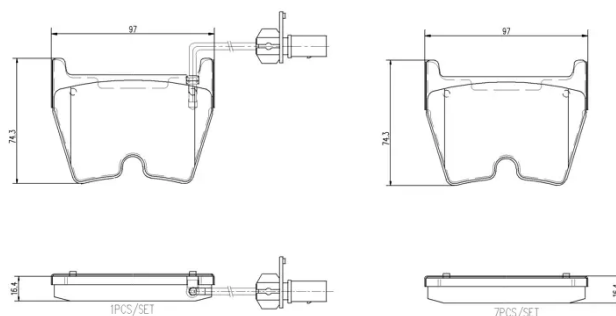

## P 85 138

The P 85 138 brake pad is synonymous with reliability

The Brembo brake pad guarantees ultimate safety when braking thanks to the use of more than 100 different compounds, designed according to the type of vehicle and use. Stopping distances reduced to a minimum, maximum driving comfort and silent operation are the most important features of Brembo materials. Brembo brake pads are supplied together with an extensive range of accessories and assembly kits for professional-standard installation.

### Technical specifications

EAN code <b>8020584112595</b>	Axle <b>Front</b>	Thickness <b>17 mm</b>
Width <b>97 mm</b>	Height <b>74 mm</b>	Braking system <b>Brembo</b>
Wear indicator <b>Electric</b>	WVA number <b>23751,24516</b>	Accessories <b>With anti-squeal shim</b>