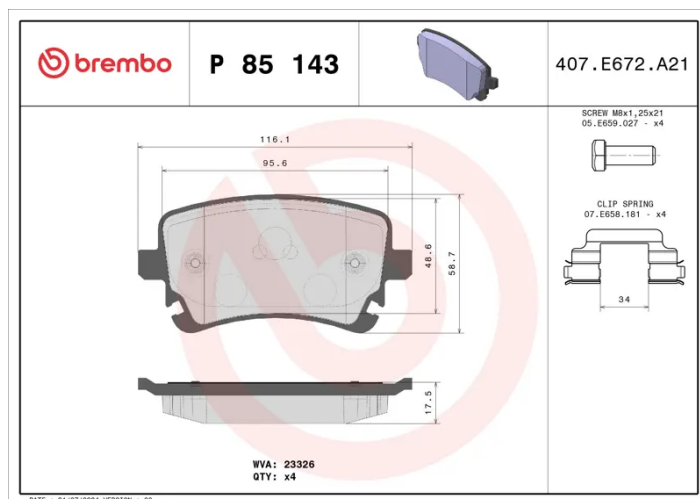

BRAKE PAD

P 85 143

The P 85 143 brake pad is synonymous with reliability

The Brembo brake pad guarantees ultimate safety when braking thanks to the use of more than 100 different compounds, designed according to the type of vehicle and use. Stopping distances reduced to a minimum, maximum driving comfort and silent operation are the most important features of Brembo materials. Brembo brake pads are supplied together with an extensive range of accessories and assembly kits for professional-standard installation.

- ✓ OE-equivalent
- ✓ Brembo quality
- ✓ ECE-R90 certificate
- ✓ Safety
- ✓ Performance
- ✓ Comfort
- ✓ With accessories

Technical specifications

EAN code 8020584080122	Axle Rear	Thickness 18 mm
Width 117 mm	Height 59 mm	Braking system Lucas
Wear indicator Without	WVA number 23326	Accessories With accessories With brake caliper bolts With anti-squeal shim