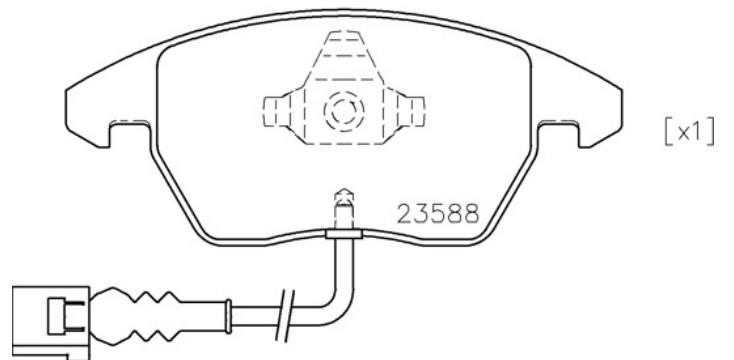

BRAKE PAD XTRA

P 85 146X

The P 85 146X Xtra brake pad is synonymous with reliability

Brembo Xtra brake pads, developed to enhance the advantages of the Xtra and Max discs, are made using the special BRM X L01 compound which consists of more than 30 different components. Compared with the compound used for original-equivalent pads, the new solution assures a higher friction coefficient, which translates to more precise and stable braking, at both high and low temperatures. All this makes for greater driving comfort and improved pedal modularity, without compromising the product's mileage output.

- ✓ OE-equivalent
- ✓ Brembo quality
- ✓ ECE-R90 certificate
- ✓ Safety
- ✓ Performance
- ✓ Sports driving

Technical specifications

EAN code
8020584069462

Axle
Front

Thickness
20 mm

Width
155 mm

Height
66 mm

Braking system
Teves

Wear indicator
Electric

WVA number
23587,23588,24696

COMPATIBLE VEHICLES

COMPATIBLE OE PART NUMBERS

3C0698151A	AUDI
------------	------

3C0698151C	AUDI
------------	------

3C0698151D	AUDI
------------	------