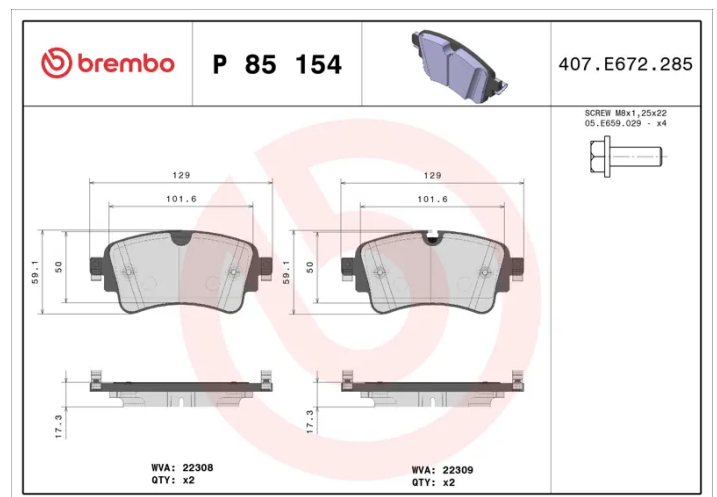

### Technical specifications

EAN code <b>8020584084496</b>	Axle <b>Rear</b>	Thickness <b>18 mm</b>
Width <b>129 mm</b>	Height <b>59 mm</b>	Braking system <b>TRW</b>
Wear indicator <b>Prepared for wear indicator</b>	WVA number <b>22309,22308</b>	Accessories <b>With accessories With anti-squeal shim With brake caliper bolts</b>