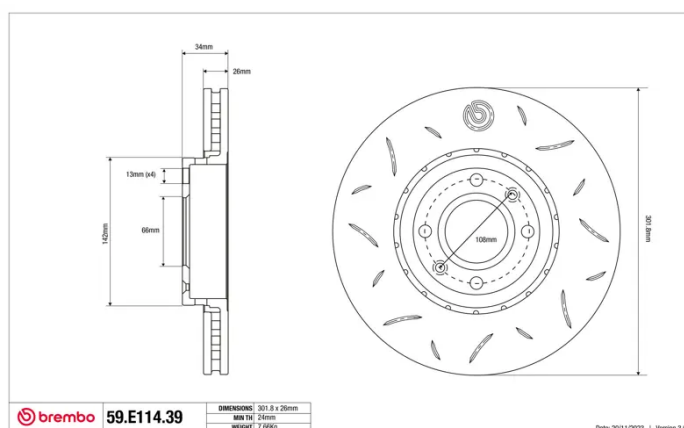

SPORT | TY3 BRAKE DISC

59.E114.39

The 59.E114.39 brake disc is synonymous with reliability

Type-3 slotting used to distinguish the Brembo SPORT | TY3 brake disc is widely used in professional motorsports. It therefore offers superior initial response with excellent release characteristics, improving braking performance while giving the vehicle an aggressive appearance. The Brembo logo on the braking surface adds an exclusive and unique touch to the vehicle. The SPORT | TY3 brake discs are plug-and-play since they replace OE discs directly.

- ✓ OE-equivalent
- ✓ Brembo quality
- ✓ ECE-R90 certificate
- ✓ Safety
- ✓ Performance
- ✓ Comfort
- ✓ Sports driving
- ✓ Sparty look

Technical specifications

Diameter	Thickness (TH)	Height (A)
302 mm	26 mm	34 mm
Number of holes (C)	Brake disc type	Centering
4	Solid	66 mm
Min. thickness	Tightening torque	Axle
24,5 mm	90 Nm	Front
Units per box	EAN code	
1	8020584605103	