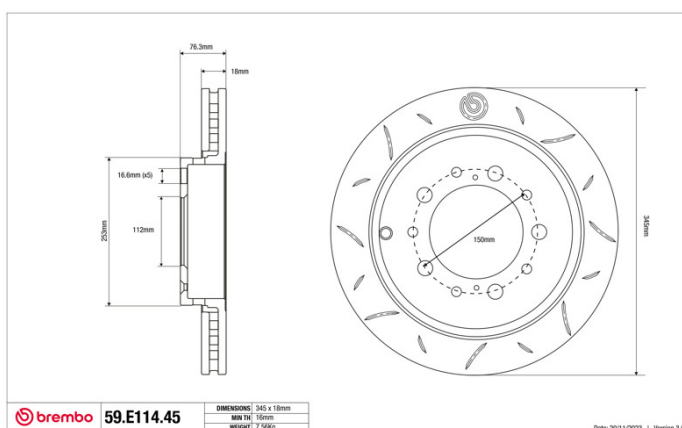

SPORT | TY3 BRAKE DISC

59.E114.45

The 59.E114.45 brake disc is synonymous with reliability

Type-3 slotting used to distinguish the Brembo SPORT | TY3 brake disc is widely used in professional motorsports. It therefore offers superior initial response with excellent release characteristics, improving braking performance while giving the vehicle an aggressive appearance. The Brembo logo on the braking surface adds an exclusive and unique touch to the vehicle. The SPORT | TY3 brake discs are plug-and-play since they replace OE discs directly.

- ✓ OE-equivalent
- ✓ Brembo quality
- ✓ ECE-R90 certificate
- ✓ Safety
- ✓ Performance
- ✓ Comfort
- ✓ Sports driving
- ✓ Sparty look

Technical specifications

Diameter	Thickness (TH)	Height (A)
345 mm	18 mm	76 mm
Number of holes (C)	Brake disc type	Centering
5	Solid	112 mm
Min. thickness	Tightening torque	Axle
16 mm	112 Nm	Rear
Units per box	EAN code	
0	8020584605165	

59.E114.45	DIMENSIONE 345 x 18mm MIN TH 16mm PESO 7,56kg
-------------------	---

Date: 2011/2023 | Version: 3.00