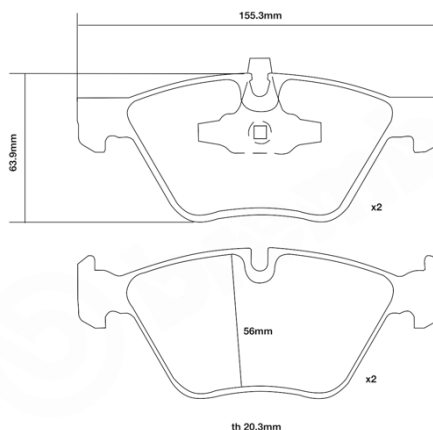

Technical specifications

Width **155 mm** Thickness **20 mm**

Wear indicator **Prepared for wear indicator** WVA number **24096** Axle **Front**

EAN code **8020584602645**