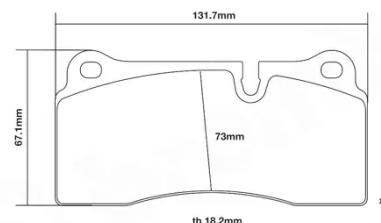

WVA number

24261

Axle

Front

EAN code

-

COMPATIBLE VEHICLES