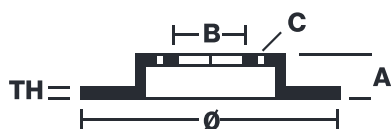

168B407D6

The 168B407D6 brake disc is synonymous with reliability

- ✓ OE-equivalent
- ✓ Brembo quality
- ✓ Safety
- ✓ Performance
- ✓ Durability
- ✓ Sports driving

Technical specifications

Diameter Ø	Thickness (TH)	Number of holes
305 mm	5 mm	5
Hole diameter	Centering (B)	Brake disc type
14 mm	181 mm	Fixed
Surface width	Holes fixing (C)	
	14 mm	
Units per box		
1		