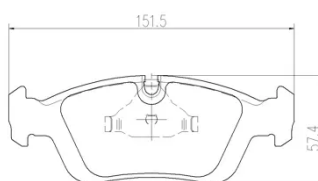

- ✓ OE-equivalent
- ✓ Brembo quality
- ✓ Safety
- ✓ Comfort
- ✓ Durability
- ✓ Dust reduction
- ✓ With accessories

Technical specifications

EAN code
8020584112700

Thickness
17 mm

Width
152 mm

Height
57 mm

Braking system
Teves

Wear indicator
Without

WVA number
21292

Accessories
With piston clip
With accessories
With anti-squeal shim

2PCS/SET

2PCS/SET

COMPATIBLE OE PART NUMBERS

34111160356 BMW

34111160357 BMW