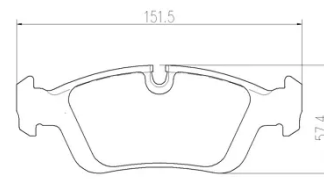

- ✓ OE-equivalent
- ✓ Brembo quality
- ✓ Safety
- ✓ Comfort
- ✓ Durability
- ✓ Dust reduction
- ✓ With accessories

Technical specifications

EAN code
8020584112700

Thickness
17 mm

Width
152 mm

Height
57 mm

Braking system
Teves

Wear indicator
Without

WVA number
21292

Accessories
With piston clip
With accessories
With anti-squeal shim

2PCS/SET

2PCS/SET

COMPATIBLE OE PART NUMBERS

34111160356 BMW

34111160357 BMW