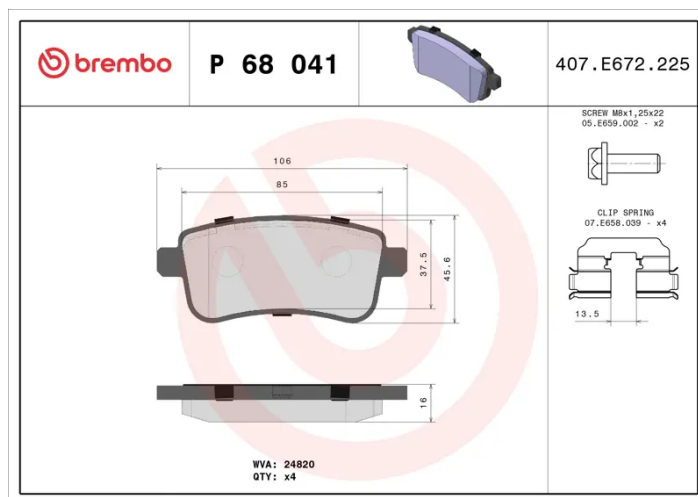

BRAKE PAD

P 68 041

The P 68 041 brake pad is synonymous with reliability

The Brembo brake pad guarantees ultimate safety when braking thanks to the use of more than 100 different compounds, designed according to the type of vehicle and use. Stopping distances reduced to a minimum, maximum driving comfort and silent operation are the most important features of Brembo materials. Brembo brake pads are supplied together with an extensive range of accessories and assembly kits for professional-standard installation.

- ✓ OE-equivalent
- ✓ Brembo quality
- ✓ ECE-R90 certificate
- ✓ Safety
- ✓ Performance
- ✓ Comfort
- ✓ With accessories

Technical specifications

EAN code 8020584061923	Axle Rear	Thickness 16 mm
Width 106 mm	Height 45 mm	Braking system Bosch
Wear indicator Without	WVA number 24820	Accessories With accessories With anti-squeal shim With brake caliper bolts