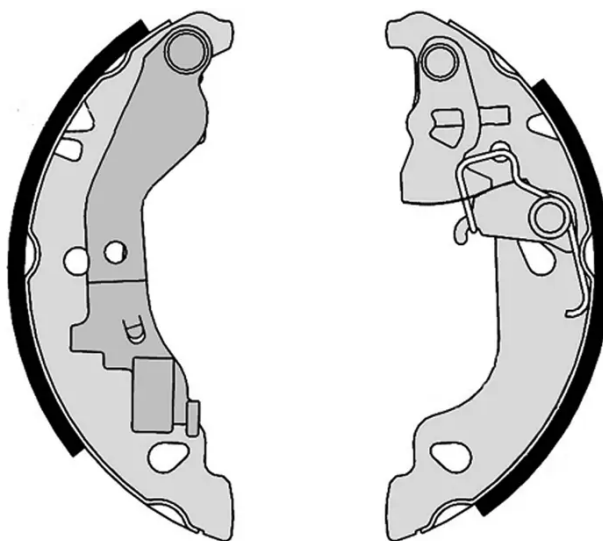

SHOE

S 23 520

The S 23 520 brake shoe is synonymous with reliability

Brembo brake shoes of original equipment quality guarantee the safe and reliable performance of your drum braking system. All Brembo brake shoes are accompanied by a ECE-R90 homologation certificate.

- ✓ OE-equivalent
- ✓ Brembo quality
- ✓ ECE-R90 certificate
- ✓ Safety
- ✓ Durability

Technical specifications

EAN code
8432509640470

Rear

Diameter
180 mm

Width
32 mm

Braking system
AP Lockheed

Parking brake lever
With handbrake lever