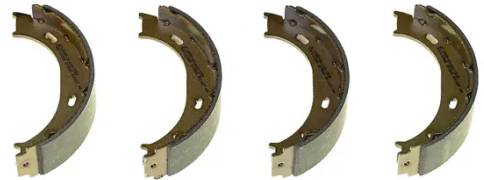

SHOE

S 50 511

The S 50 511 brake shoe is synonymous with reliability

Brembo brake shoes of original equipment quality guarantee the safe and reliable performance of your drum braking system. All Brembo brake shoes are accompanied by a ECE-R90 homologation certificate.

- ✓ OE-equivalent
- ✓ Brembo quality
- ✓ ECE-R90 certificate
- ✓ Safety
- ✓ Durability

Technical specifications

EAN code
8432509642009

Rear

Diameter
160 mm

Width
40 mm

Braking system
Bosch

Type
Parking brake