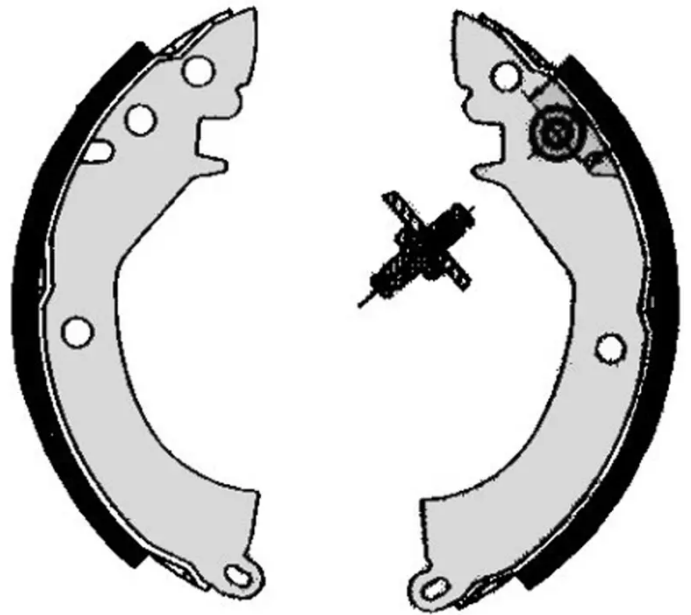

SHOE

S 54 501

The S 54 501 brake shoe is synonymous with reliability

Brembo brake shoes of original equipment quality guarantee the safe and reliable performance of your drum braking system. All Brembo brake shoes are accompanied by a ECE-R90 homologation certificate.

- ✓ OE-equivalent
- ✓ Brembo quality
- ✓ ECE-R90 certificate
- ✓ Safety
- ✓ Durability

Technical specifications

EAN code
8432509642351

Rear

Diameter
180 mm

Width
37 mm

COMPATIBLE VEHICLES

COMPATIBLE OE PART NUMBERS