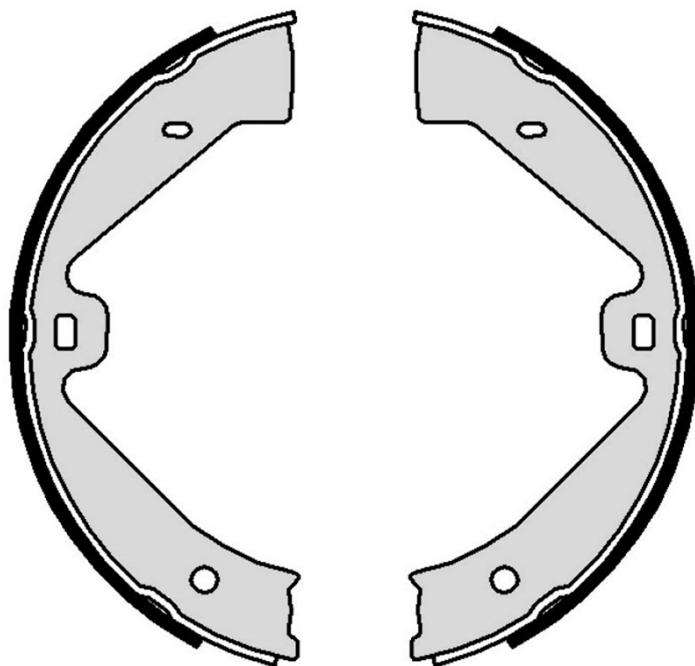

## S 65 505

The S 65 505 brake shoe is synonymous with reliability

Brembo brake shoes of original equipment quality guarantee the safe and reliable performance of your drum braking system. All Brembo brake shoes are accompanied by a ECE-R90 homologation certificate.

### Technical specifications

EAN code  
8432509651735

Rear

Diameter  
210 mm

Width  
30 mm

Parking brake lever  
With accessories

Type  
Parking brake

COMPATIBLE VEHICLES