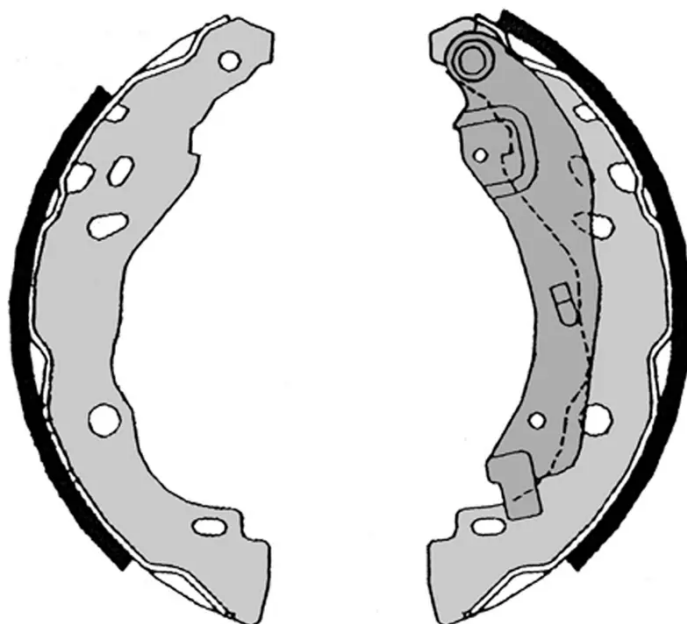

SHOE

S 68 525

The S 68 525 brake shoe is synonymous with reliability

Brembo brake shoes of original equipment quality guarantee the safe and reliable performance of your drum braking system. All Brembo brake shoes are accompanied by a ECE-R90 homologation certificate.

- ✓ OE-equivalent
- ✓ Brembo quality
- ✓ ECE-R90 certificate
- ✓ Safety
- ✓ Durability

Technical specifications

EAN code
8432509643907

Rear

Diameter
203 mm

Width
38 mm

Braking system
Bosch

Parking brake lever
With handbrake
lever