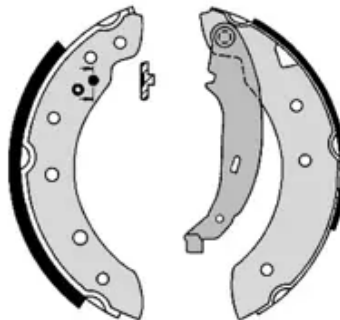

SHOE KIT H 68 065

The H 68 065 shoe kit is synonymous with reliability

The standard Brembo kit is the ideal solution for drum brake maintenance. The kit contains all the components necessary for drum brake maintenance: shoes, brake wheel cylinders, springs, lubricant, and fixing kit.

- ✓ OE-equivalent
- ✓ Brembo quality
- ✓ ECE-R90 certificate
- ✓ Safety
- ✓ Durability
- ✓ Quick assembly
- ✓ With accessories

Technical specifications

EAN code 8020584074213	Axle Rear	Diameter 203 mm
Width 38 mm	Master cylinder diameter 17 mm	Type of assembly Not pre-assembled
Braking system Lucas	Brake proportioning valve	