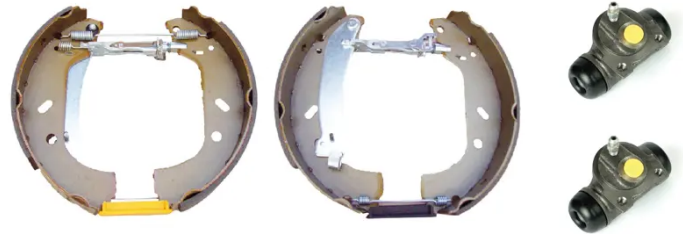

# SHOE KIT K 23 033

The K 23 033 shoe kit is synonymous with reliability

The Brembo Kit & Fit is the ideal solution for the maintenance of drum brakes: everything you need for quick and efficient servicing is supplied in a single pre-assembled package, all with guaranteed Brembo quality. The kit contains all the components necessary for drum brake maintenance: shoes, brake wheel cylinders, springs, lubricant, and fixing kit.

## Technical specifications

EAN code	Axle	Diameter
8020584075289	Rear	255 mm
Width	Master cylinder diameter	Type of assembly
60 mm	19 mm	Pre-assembled
Braking system	Brake proportioning valve	
Bendix		