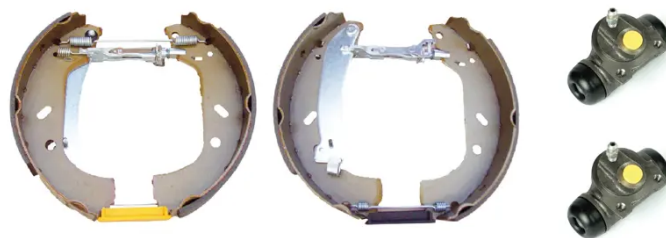

SHOE KIT K 23 033

The K 23 033 shoe kit is synonymous with reliability

The Brembo Kit & Fit is the ideal solution for the maintenance of drum brakes: everything you need for quick and efficient servicing is supplied in a single pre-assembled package, all with guaranteed Brembo quality. The kit contains all the components necessary for drum brake maintenance: shoes, brake wheel cylinders, springs, lubricant, and fixing kit.

- ✓ OE-equivalent
- ✓ Brembo quality
- ✓ ECE-R90 certificate
- ✓ Safety
- ✓ Durability
- ✓ Quick assembly
- ✓ With accessories
- ✓ Pre-Assembled Kit

Technical specifications

EAN code	Axle	Diameter
8020584075289	Rear	255 mm
Width	Master cylinder diameter	Type of assembly
60 mm	19 mm	Pre-assembled
Braking system	Brake proportioning valve	
Bendix		